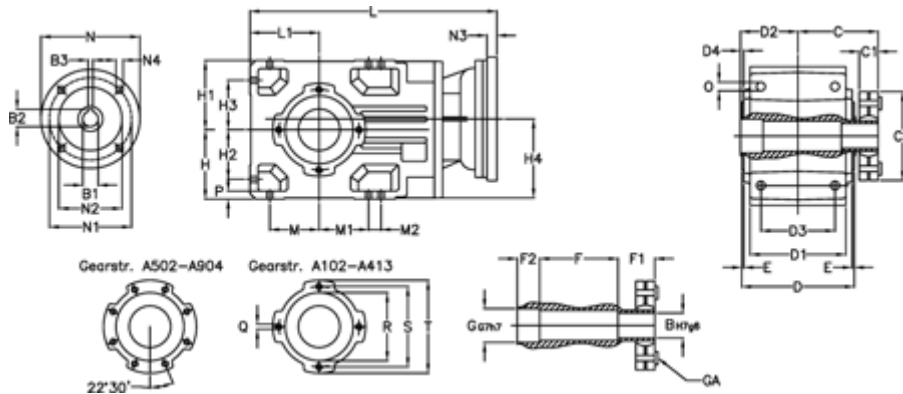

Article number: 29600101395235  
 Description: Bevel helical gearbox  
 A102US-13,9-P90B5

## Measures

B = 30	D1 = 95	F2 = 36	L = 302.0	N3 = -
B1 = 24	D2 = 60	G = 32	L1 = 70	N4 = M10x12
B2 = 27.3	D3 = 75	GA = 14,5 NM	M = 50.0	O = 9.5
B3 = 8	d4 = 4.5	H = 70	M1 = 50.0	P = 9
C = 89.5	Description = A102US-xx-P90 B5	H1 = 70	M2 = -	Q = M8x12
C1 = 23	E = 3.0	H2 = 50.0	N = 200	R = 80
C2 = 72.0	F = 77.5	H3 = 50.0	N1 = 165	S = 100
D = 117	F1 = 36.0	H4 = 83.0	N2 = 130	T = 120